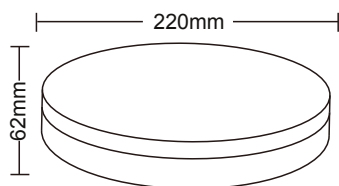

Specyfikacja / Specifications

Model:	SERRES C-15W IP44	SERRES C-15W IP44
Shape	Round	Round
Power	15W	15W
Input voltage	180-240 VAC	180-240 VAC
Lumen output	1150lm	1150lm
Color temp	3000K	4000K
Lifespan	25,000 hours	25,000 hours
Beam angle	120°	120°
Dimensions(D*H)	Ø220*62mm	Ø220*62mm

Przed instalacją zawsze wyłącz zasilanie główne

Always turn off main power before installation

Před instalací vždy odpojte přístup napájení

Üzembehelyezés el"ott mindig kapcsolja ki az áramot

Instalacja oprawy powinna być wykonana przez wykwalifikowanego elektryka

Installation should be carried out by your local electrician

Instalace musí být provedena osobou s certifikací v oboru elektro (pracovník dle vyhl. 50/78 Sb. S. § 6,7 a vyšší)

A lámpatest üzembehelyezését képesített villanyszerelő végezze