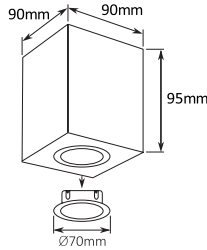

Specyfikacja / Specifications

Model:	RULLO RO-GU10	CUBE SQ-GU10
Ref.no.	HB12072/HB12073	HB12076/HB12077
Shape	Round	Square
Power	max. 50W	max. 50W
Input voltage	180-240VAC / 50-60Hz	180-240VAC / 50-60Hz
Bulb	GU10	GU10
Dimensions(L*W*Ø)	Ø90*95mm	90*95mm

Przed instalacją zawsze wyłącz zasilanie główne

Always turn off main power before installation

Před instalací vždy odpojte přístup napájení

Üzembehelyezés el"ott mindig kapcsolja ki az áramot

Instalacja oprawy powinna być wykonana przez wykwalifikowanego elektryka

Installation should be carried out by your local electrician

Instalace musí být provedena osobou s certifikací v oboru elektro (pracovník dle vyhl. 50/78 Sb. S. § 6,7 a vyšší)

A lámpatest üzembehelyezését képesített villanyszerelő végezze

Holdbox

96-321 Żabia Wola

Katowicka 11, Bieniewiec

www.holdbox.eu

IP20

RoHS

HOLDBOX