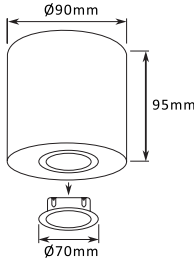

Specyfikacja / Specifications

Model:	RULLO RO-GU10	CUBE SQ-GU10
Ref.no.	HB12072/HB12073	HB12076/HB12077
Shape	Round	Square
Power	max. 50W	max. 50W
Input voltage	180-240VAC / 50-60Hz	180-240VAC / 50-60Hz
Bulb	GU10	GU10
Dimensions(L*W*Ø)	Ø90*95mm	90*95mm

Przed instalacją zawsze wyłącz zasilanie główne

Always turn off main power before installation

Před instalací vždy odpojte přístup napájení

Üzembehelyezés el"ott mindig kapcsolja ki az áramot

Instalacja oprawy powinna być wykonana przez wykwalifikowanego elektryka

Installation should be carried out by your local electrician

Instalace musí být provedena osobou s certifikací v oboru elektro (pracovník dle vyhl. 50/78 Sb. S. § 6,7 a vyšší)

A lámpatest üzembehelyezését képesített villanyszerelő végezze

Holdbox

96-321 Żabia Wola

Katowicka 11, Bieniewiec

www.holdbox.eu

IP20

RoHS

HOLDBOX