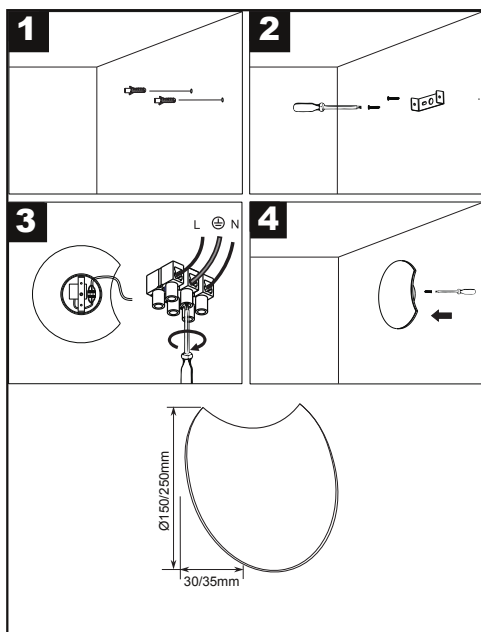

Specyfikacja / Specifications

Model:	RODI MOON	JESI
Shape	Round	Round
Power	6/8W	6/8W
Input voltage	180-240 VAC	180-240 VAC
Lumen output	300/400lm	300/400lm
Color temp	3000K	3000K
Lifespan	25,000 hours	25,000 hours
Bulb	LED inside	LED inside
Colour	White / Black	White / Black
Dimensions(D*H)	Ø150/250*30/35mm	Ø150/250*30/35mm

Przed instalacją zawsze wyłącz zasilanie główne

Always turn off main power before installation

Před instalací vždy odpojte přístup napájení.

Üzembehelyezés el"ott mindig kapcsolja ki az áramot

RODI MOON