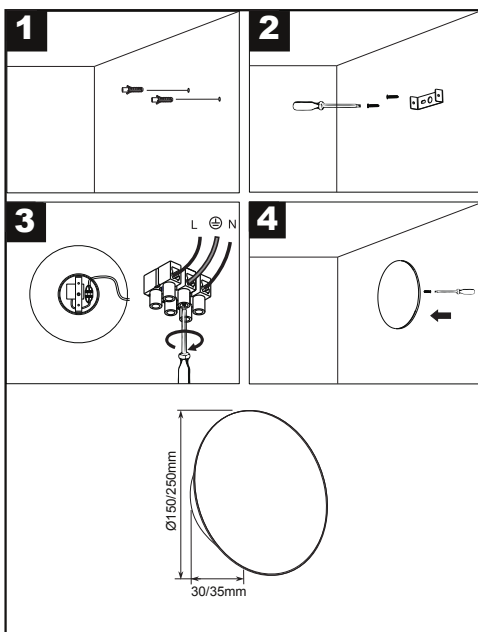

JESI

Instalacja oprawy powinna być wykonana przez wykwalifikowanego elektryka

Installation should be carried out by your local electrician

Instalace musí být provedena osobou s certifikací v oboru elektro (pracovník dle vyhl. 50/78 Sb. S. § 6,7 a vyšší)

A lámpatest üzembehelyezését képesített villanyszerelő végezze

Holdbox

96-321 Żabia Wola
Katowicka 11, Bieniewiec
www.holdbox.eu

IP20

RoHS

HOLDBOX