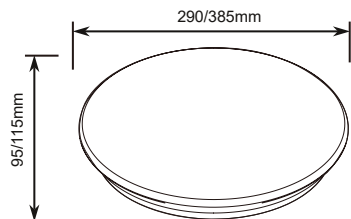

Specyfikacja / Specifications

Model:	METEORA C-12W-MS	METEORA C-24W-MS
Shape	Round	Round
Power	12W	24W
Input voltage	180-240VAC / 50-60Hz	180-240VAC / 50-60Hz
Lumen output	840lm	1680lm
Color temp	3000K/4000K	3000K/4000K
Lifespan	25,000 hours	25,000 hours
Beam angle	120°	120°
Dimensions(D*H)	Ø290*95mm	Ø385*115mm

Przed instalacją zawsze wyłącz zasilanie główne

Always turn off main power before installation

Před instalací vždy odpojte přístup napájení

Üzembehelyezés elött mindig kapcsolja ki az áramot