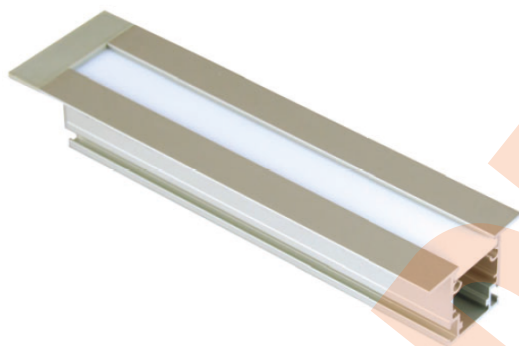

### PROFIL LED - MINI LINE - P

#### MINI LINE-P

No. Art.	Length (mm)	Width (mm)	Height (mm)	Suitable for LED strips	Colour	Cover
HB24006	1mb*/2mb*	44mm	29mm	SLIM/MIX-S/STRONG/RGB/MIX-T	Srebrny/Silver	PMMA mleczny/przezroczysty/satyna/PMMA milk/transparent/satin