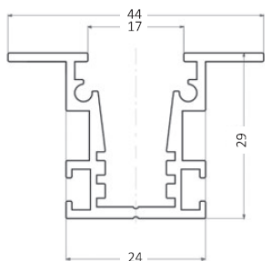

### PROFIL LED - MINI LINE - P

#### MINI LINE-P

No. Art.	Length (mm)	Width (mm)	Height (mm)	Suitable for LED strips	Colour	Cover
HB24006	1mb*/2mb*	44mm	29mm	SLIM/MIX-S/STRONG/RGB/MIX-T	Srebrny/Silver	PMMA mleczny/przezroczysty/satyna/PMMA milk/transparent/satin