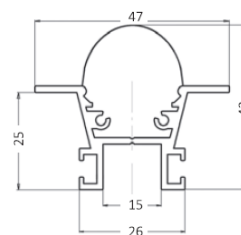

### PROFIL LED - FLUO - P

#### AKCESORIA/ACCESSORIES

End caps Szary/Grey ABS

Mounting springs Chrome Stal/Steel

FLUO-P

No. Art.	Length (mm)	Width (mm)	Height (mm)	Suitable for LED strips	Colour	Cover
HB24004	1mb*/2mb*	47mm	42mm	SLIM/MIS-S/STRONG/RGB/MIX-T/MAX-T	Srebrny/Silver	PMMA mleczny/przezroczysty/PMMA milk/transparent