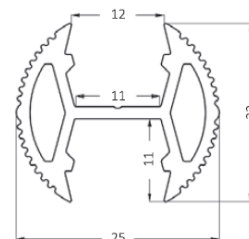

#### AKCESORIA/ACCESSORIES

End caps Szary/Grey ABS Holder-rosette Chrome Holders PC

DUO

No. Art.	Length (mm)	Diam. (mm)	Height (mm)	Suitable for LED strips	Colour	Cover
HB24015	1mb*/2mb*	25mm	22mm	SLIM/MIX-S/STRONG/RGB/MIX-T	Srebrny/Silver	PMMA mleczny/przezroczysty/PMMA milk/transparent