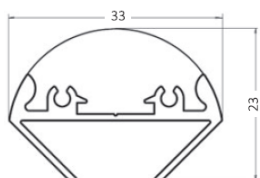

KARTA KATALOGOWA

PROFIL LED - DECOR - C

AKCESORIA/ACCESSORIES

End caps Szary/Grey ABS