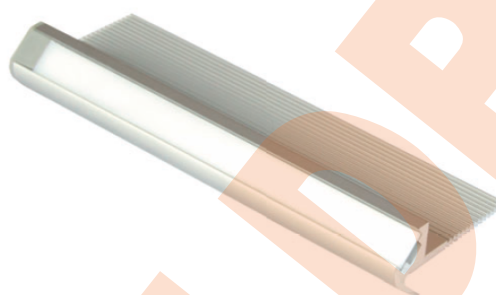

### PROFIL LED - CINEMA - P

#### AKCESORIA/ACCESSORIES

End caps Szary/Grey ABS

S LIM

CINEMA-P

ALU ANOD

No. Art.	Length (mm)	Width (mm)	Height (mm)	Suitable for LED strips	Colour	Cover
HB24009	1mb*/2mb*	54mm	27mm	S LIM	Srebrny/Silver	PMMA mleczny/PMMA milk