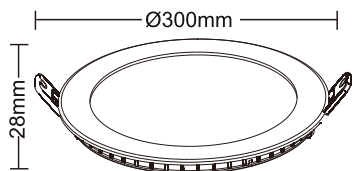

Specyfikacja / Specifications

Model:	SKIATHOS C-24W	SKIATHOS C-24W
Shape	Round	Round
Power	24W	24W
Input voltage	180-240 VAC	180-240 VAC
Lumen output	1680lm	1680lm
Color temp	3000K	4000K
Lifespan	25,000 hours	25,000 hours
Beam angle	120°	120°
Dimensions(D*H)	Ø300*28mm	Ø300*28mm

Przed instalacją zawsze wyłącz zasilanie główne

Always turn off main power before installation

Před instalací vždy odpojte přístup napájení

Üzembehelyezés előtt mindig kapcsolja ki az áramot