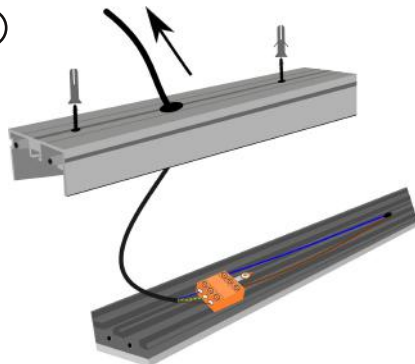

Specyfikacja / Specifications

Model:	VOLOS SHORT 60	VOLOS SHORT 120	VOLOS SHORT 200
Ref.no.	HB25001 / HB25002	HB25003 / HB25004	HB25005 / HB25006
Colour temp.	4000 / 6500K	4000 / 6500K	4000 / 6500K
Power	29W	58W	102W
Input voltage	220-240VAC	220-240VAC	220-240VAC
Output voltage	Driver (included)	Driver (included)	Driver (included)
Lumen output	3660 / 3750Lm	7320 / 7500Lm	12810 / 13120Lm
Lifespan	60000h	60000h	60000h
Colour	Silver	Silver	Silver
Dimensions(L*W*H)	46*34*560mm	46*34*1120mm	46*34*1960mm

Przed instalacją zawsze wyłącz zasilanie główne

Always turn off main power before installation

Před instalací vždy odpojte přístup napájení

Üzembehelyezés el"ott mindig kapcsolja ki az áramot

①

③

②

④

Holdbox

96-321 Żabia Wola
Katowicka 11, Biewiewicz
www.holdbox.eu

IP20

CE **RoHS**

HOLDBOX

MADE IN POLAND