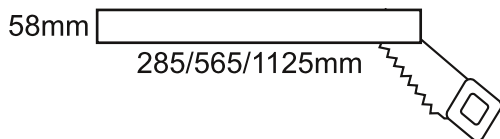

Specyfikacja / Specifications

Model:	VOLOS CEILING 30	VOLOS CEILING 60	VOLOS CEILING 120
Ref.no.	HB25013 / HB25014	HB25015 / HB25016	HB25017 / HB25018
Colour temp.	4000 / 6500K	4000 / 6500K	4000 / 6500K
Power	15W	29W	58W
Input voltage	220-240VAC	220-240VAC	220-240VAC
Output voltage	Driver (included)	Driver (included)	Driver (included)
Lumen output	1830 / 1870Lm	3660 / 3750Lm	7320 / 7500Lm
Lifespan	60000h	60000h	60000h
Colour	Silver	Silver	Silver
Dimensions(L*W*H)	66*30*280mm	66*33*560mm	66*33*1120mm

Przed instalacją zawsze wyłącz zasilanie główne

Always turn off main power before installation

Před instalací vždy odpojte přístup napájení

Üzembehelyezés el"ott mindig kapcsolja ki az áramot

①