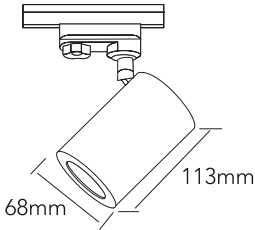

Specyfikacja / Specifications

Model:	BARI SPOT GU10 TRACK SYS. 3-C
Ref.no.	HB15030/HB15031
Power	Max. 50W
Input voltage	220-240VAC / 50-60Hz
Lumen output	---
Color temp	---
Lifespan	---
Bulb	GU10
Dimensions(D*H)	Ø68*113mm

Przed instalacją zawsze wyłącz zasilanie główne

Always turn off main power before installation

Před instalací vždy odpojte přístup napájení

Üzembehelyezés el"ott mindig kapcsolja ki az áramot

Instalacja oprawy powinna być wykonana przez wykwalifikowanego elektryka

Installation should be carried out by your local electrician

Instalace musí být provedena osobou s certifikací v oboru elektro (pracovník dle vyhl. 50/78 Sb. S. § 6,7 a vyšší)

A lámpatest üzembehelyezését képesített villanyszerelő"o végezze