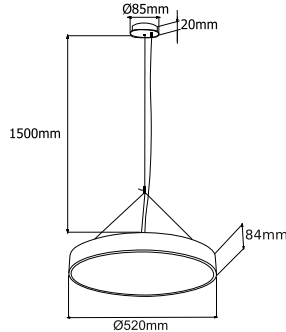

Specyfikacja / Specifications

Model:	BERGAMO CEILING 30W	BERGAMO PENDANT 30W
Ref.no.	HB12088/HB12089	HB14033/HB14034
Shape	Round	Round
Power	30W	30W
Input voltage	220-240VAC / 50-60Hz	220-240VAC / 50-60Hz
Lumen output	3000lm	3000lm
Color temp.	3000K	3000K
Lifespan	25,000 hours	25,000 hours
Beam angle	110°	110°
Dimmable	No	No
Colour	White / Black	White / Black
Dimensions(D*H)	Ø520*84mm	Ø520*84mm

Przed instalacją zawsze wyłącz zasilanie główne

Always turn off main power before installation

Před instalací vždy odpojte přístup napájení

Üzembehelyezés elött mindig kapcsolja ki az áramot