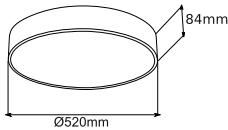

Specyfikacja / Specifications

Model:	BERGAMO CEILING 30W	BERGAMO PENDANT 30W
Ref.no.	HB12088/HB12089	HB14033/HB14034
Shape	Round	Round
Power	30W	30W
Input voltage	220-240VAC / 50-60Hz	220-240VAC / 50-60Hz
Lumen output	3000lm	3000lm
Color temp.	3000K	3000K
Lifespan	25,000 hours	25,000 hours
Beam angle	110°	110°
Dimmable	No	No
Colour	White / Black	White / Black
Dimensions(D*H)	Ø520*84mm	Ø520*84mm

Przed instalacją zawsze wyłącz zasilanie główne

Always turn off main power before installation

Před instalací vždy odpojte přístup napájení

Üzembehelyezés elött mindig kapcsolja ki az áramot