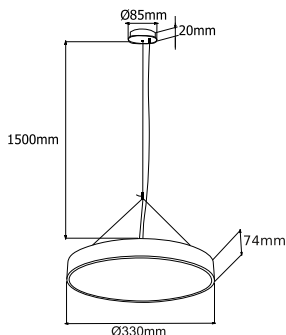

Specyfikacja / Specifications

Model:	BERGAMO CEILING 17W	BERGAMO PENDANT 17W
Ref.no.	HB12098/HB12099	HB14035/HB14036
Shape	Round	Round
Power	17W	17W
Input voltage	220-240VAC / 50-60Hz	220-240VAC / 50-60Hz
Lumen output	1800lm	1800lm
Color temp.	3000K	3000K
Lifespan	25,000 hours	25,000 hours
Beam angle	110°	110°
Dimmable	Yes 0-100%	Yes 0-100%
Colour	White / Black	White / Black
Dimensions(D*H)	Ø330*74mm	Ø330*74mm

Przed instalacją zawsze wyłącz zasilanie główne

Always turn off main power before installation

Před instalací vždy odpojte přístup napájení

Üzembehelyezés elött mindig kapcsolja ki az áramot