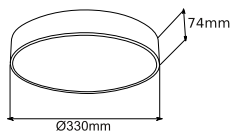

Specyfikacja / Specifications

Model:	BERGAMO CEILING 17W	BERGAMO PENDANT 17W
Ref.no.	HB12098/HB12099	HB14035/HB14036
Shape	Round	Round
Power	17W	17W
Input voltage	220-240VAC / 50-60Hz	220-240VAC / 50-60Hz
Lumen output	1800lm	1800lm
Color temp.	3000K	3000K
Lifespan	25,000 hours	25,000 hours
Beam angle	110°	110°
Dimmable	Yes 0-100%	Yes 0-100%
Colour	White / Black	White / Black
Dimensions(D*H)	Ø330*74mm	Ø330*74mm

Przed instalacją zawsze wyłącz zasilanie główne

Always turn off main power before installation

Před instalací vždy odpojte přístup napájení

Üzembehelyezés elött mindig kapcsolja ki az áramot